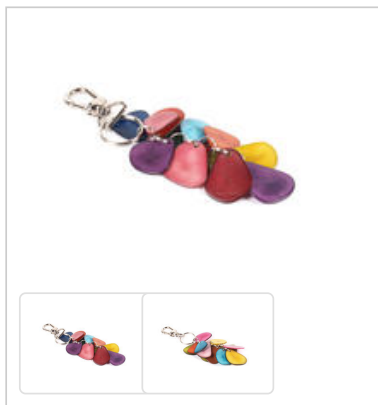

Musketero
Schlüsselanh. Tagua

29.00 CHF

Unitagua
Schlüsselanh. Tagua

15.00 CHF

Dibujo
Schlüsselanh. Tagua

25.00 CHF

Corazon Laser
Schlüsselanh. Tagua

25.00 CHF

Musketero

Schlüsselanh. Tagua

29.00 CHF

Musketero: multicolor
A000378

29.00 CHF

Unitagua

Schlüsselanh. Tagua

15.00 CHF